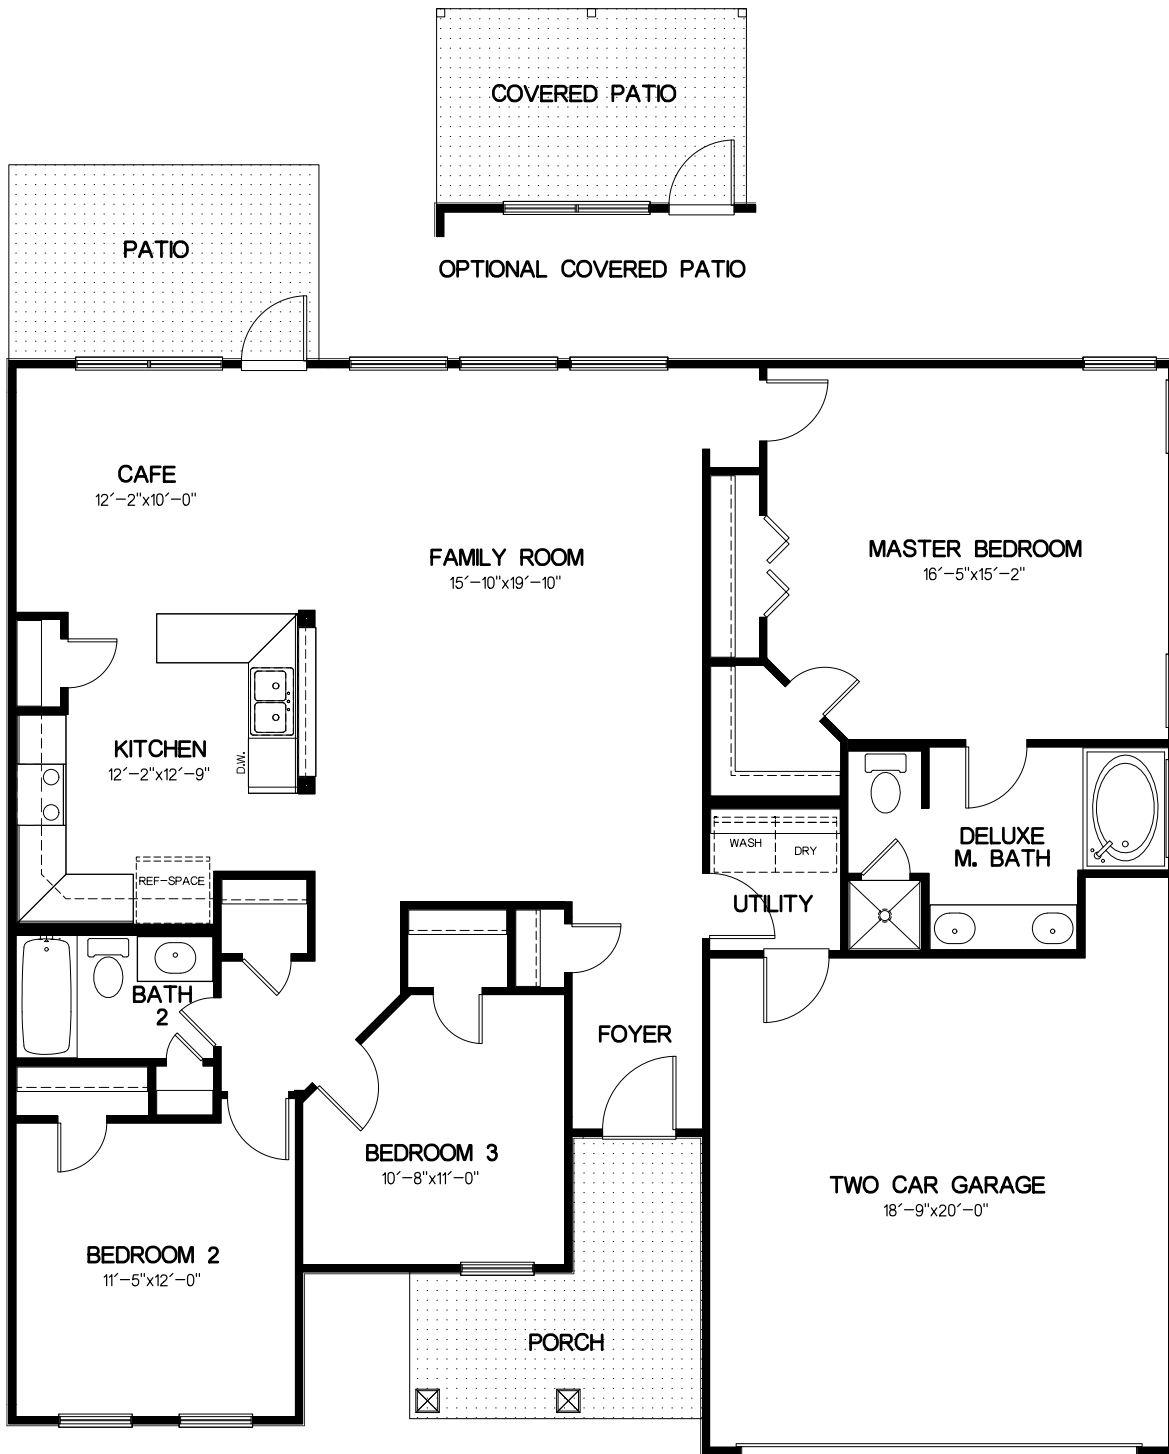

# Woodbrier

\*Prices, features & specifications are subject to change without notice. Square footage is approximate. Floorplan may not be representative of all elevations.

Living area: 1,577 square feet  
 Garage area: 411  
 Total area: 1,988  
 (excluding covered porches & patios)