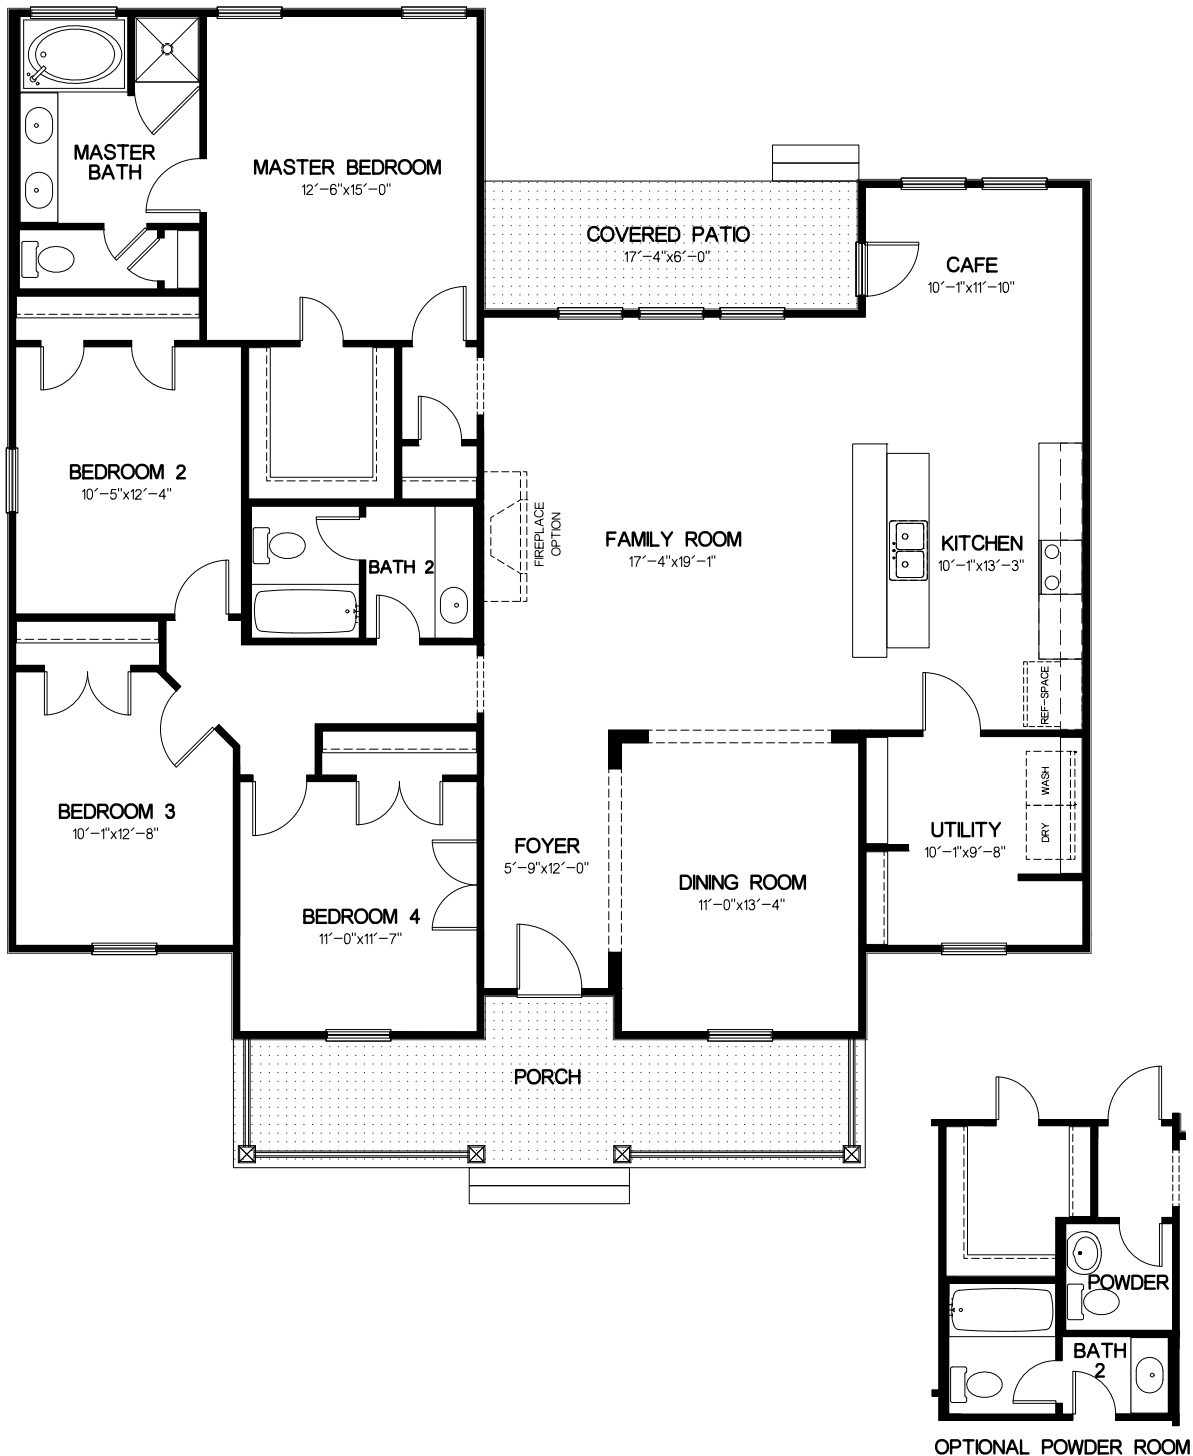

St. Charles

*Prices, features & specifications are subject to change without notice. Square footage is approximate. Floorplan may not be representative of all elevations.

Living area: 1,958 square feet
 Garage area: 484 (detached)
 Total area: 2,442
 (excluding covered porches & patios)