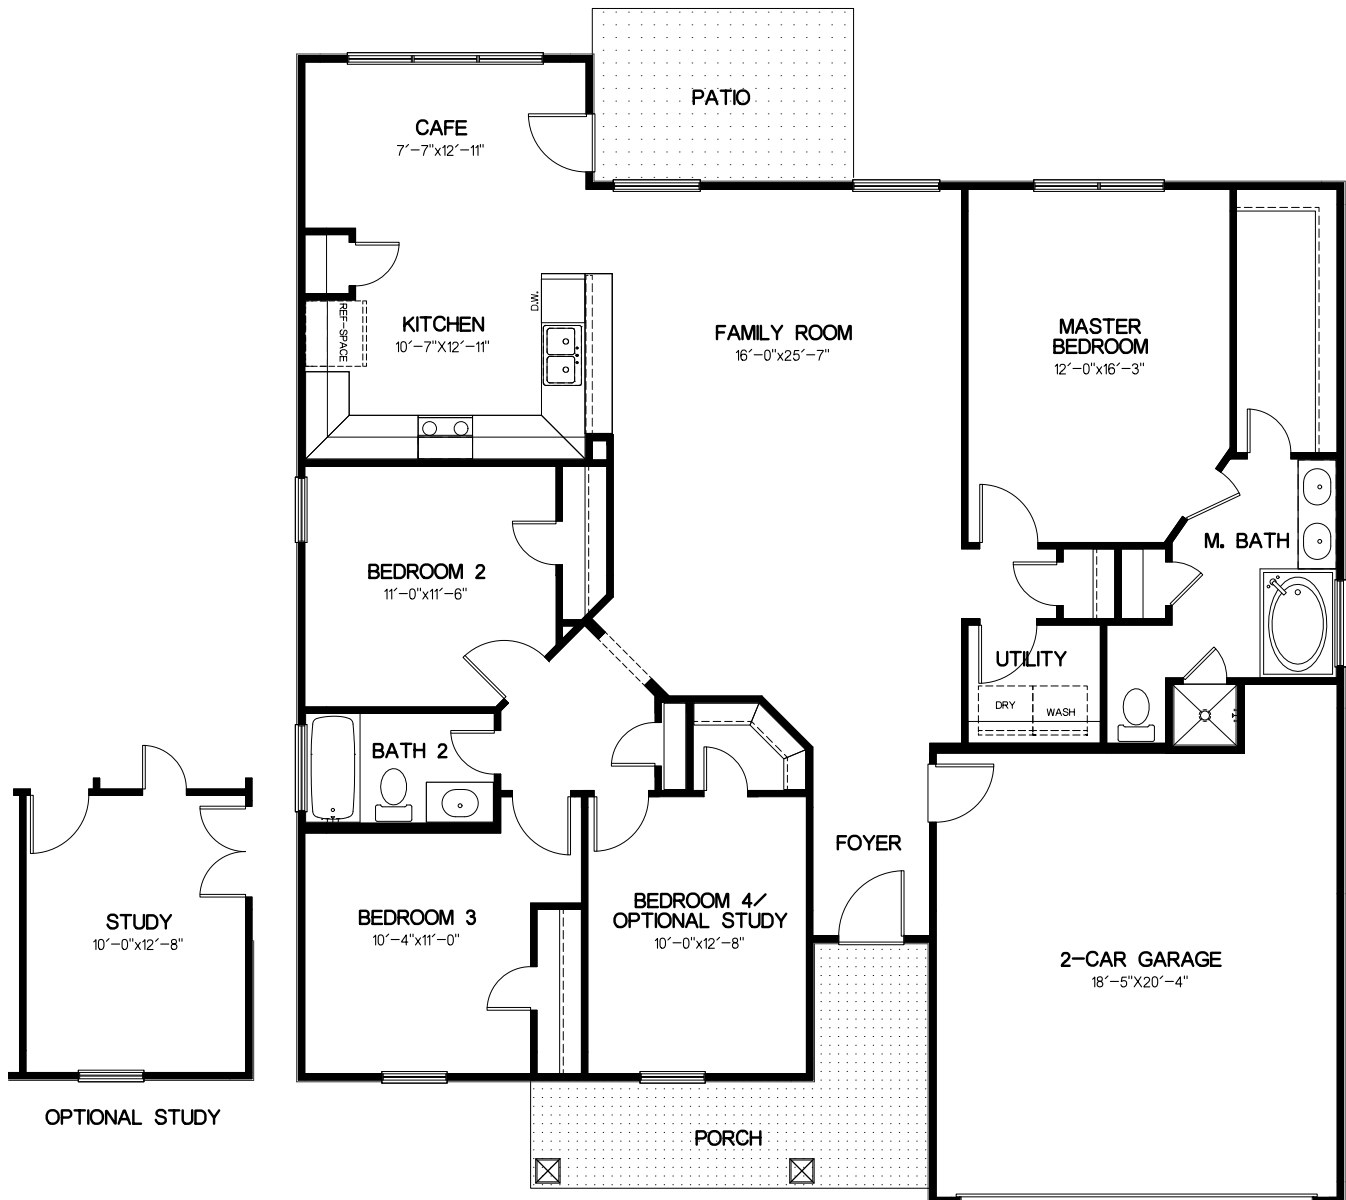

Ormond

*Prices, features & specifications are subject to change without notice. Square footage is approximate. Floorplan may not be representative of all elevations.

Living area: 1,724 square feet
 Garage area: 413
 Total area: 2,137
 (excluding covered porches & patios)