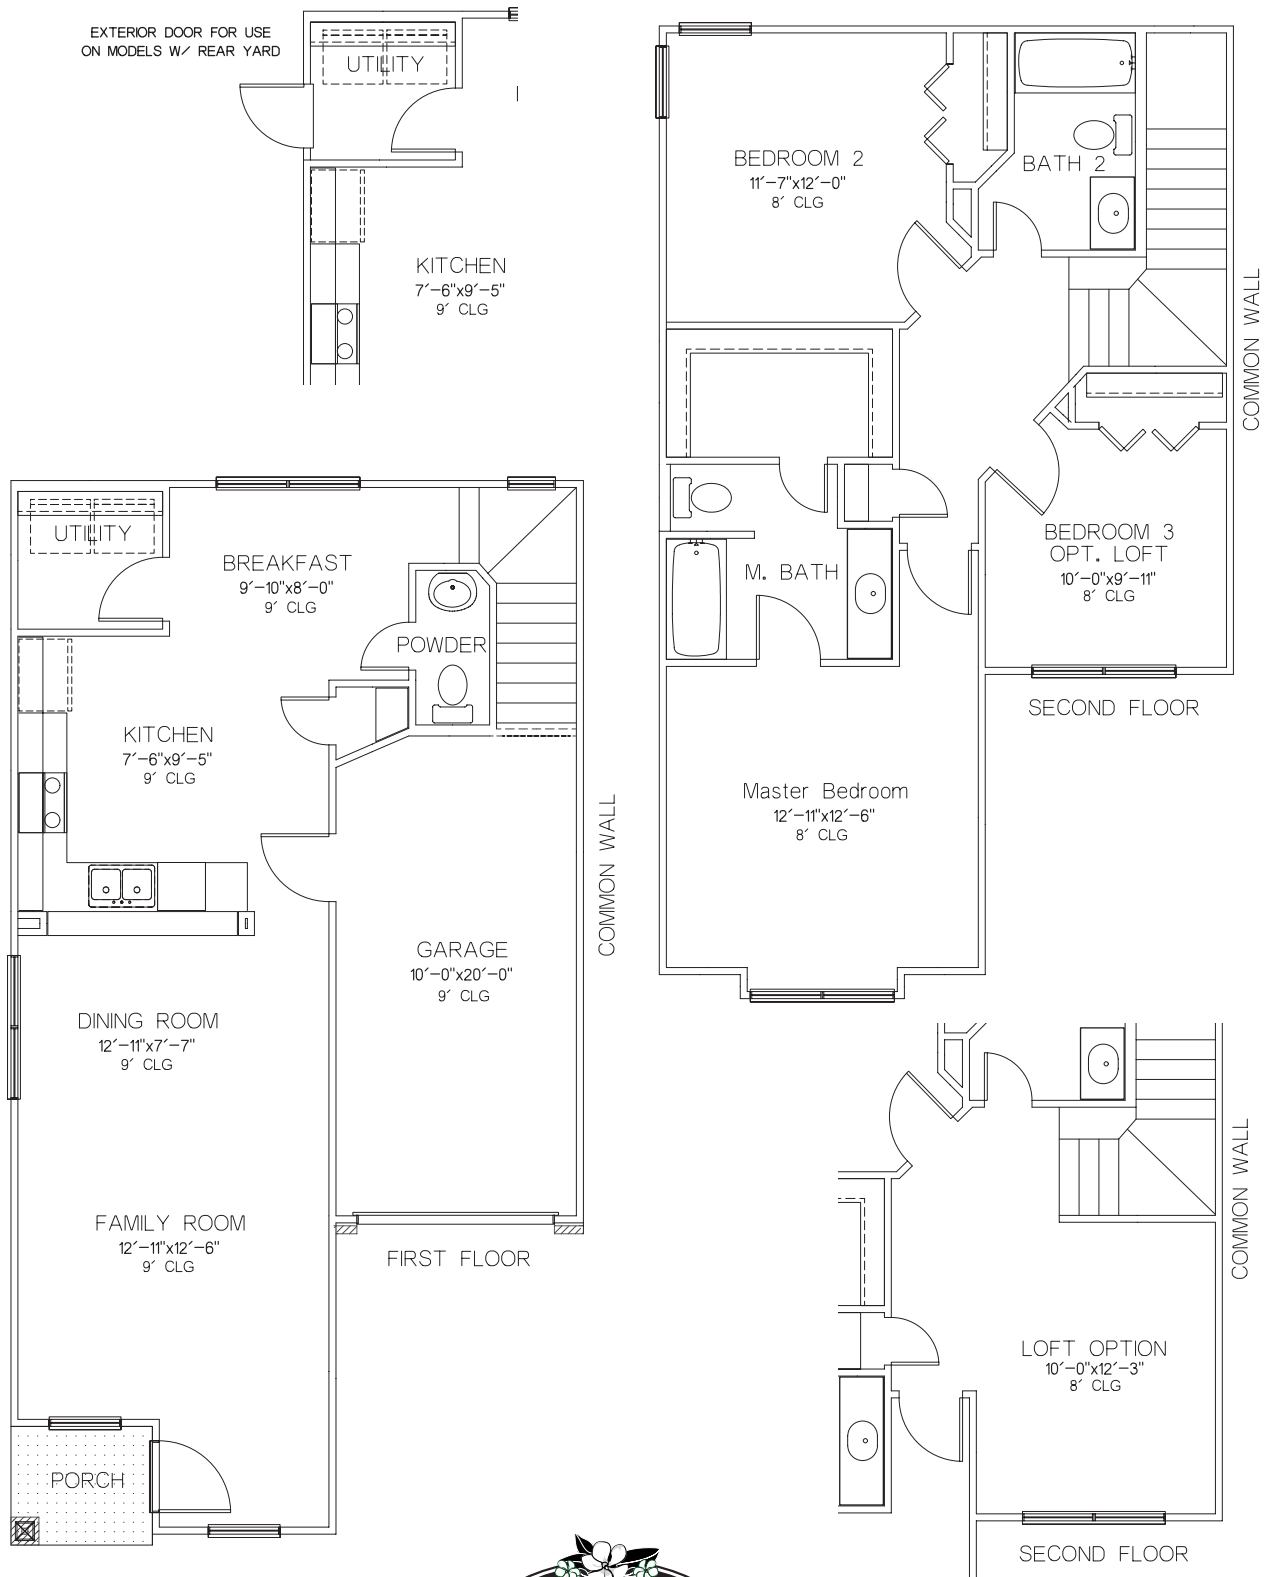

Moreau

*Prices, features & specifications are subject to change without notice. Square footage is approximate. Floorplan may not be representative of all elevations.

Living area: 1,449 square feet
Garage area: 212
Total area: 1,661