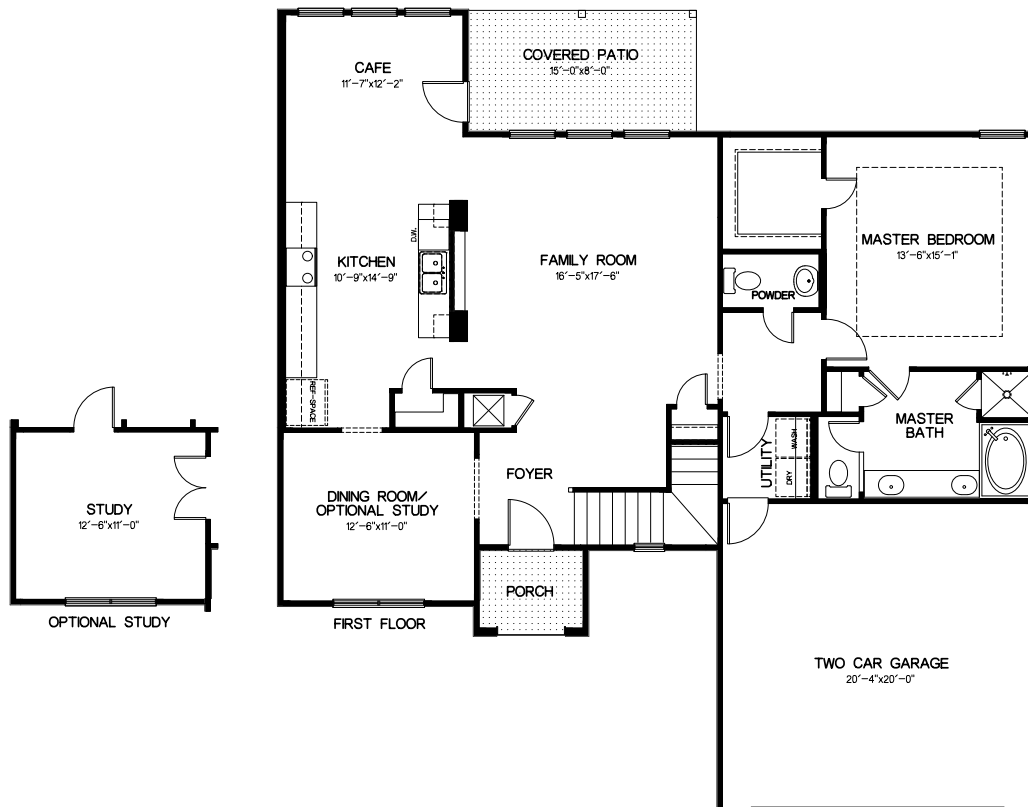

Mayfair

*Prices, features & specifications are subject to change without notice. Square footage is approximate. Floorplan may not be representative of all elevations.

Living area: 2,164 square feet
 Garage area: 442
 Total area: 2,606
 (excluding covered porches & patios)