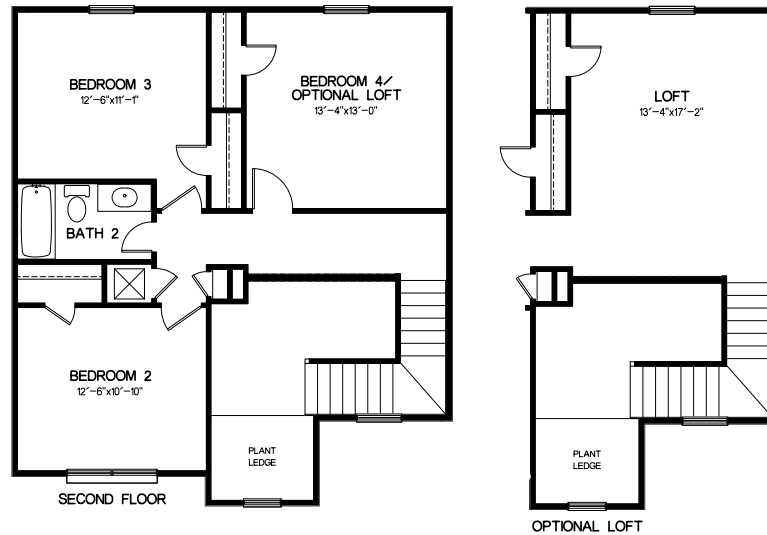

Mayfair

*Prices, features & specifications are subject to change without notice. Square footage is approximate. Floorplan may not be representative of all elevations.

Living area: 2,164 square feet
 Garage area: 442
 Total area: 2,606
 (excluding covered porches & patios)