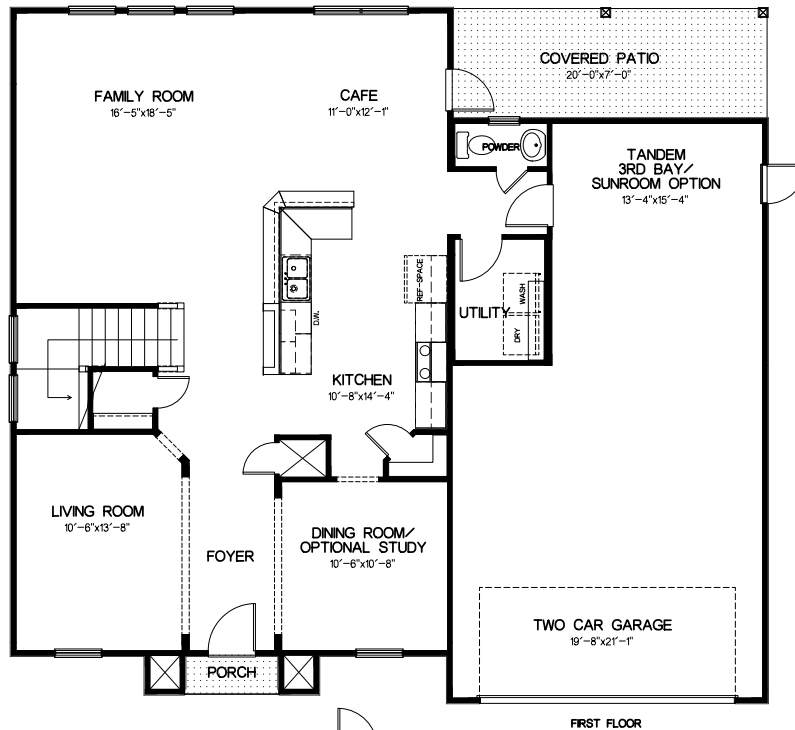

Laurel

*Prices, features & specifications are subject to change without notice. Square footage is approximate. Floorplan may not be representative of all elevations.

Living area: 2,337 square feet
 Garage area: 652
 Total area: 2,989
 (excluding covered porches & patios)