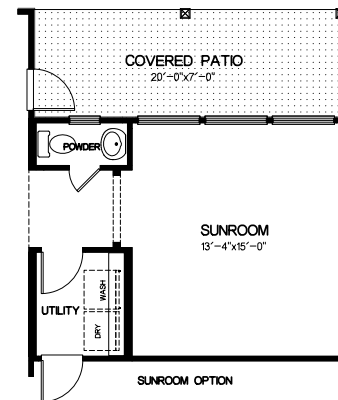

Laurel

*Prices, features & specifications are subject to change without notice. Square footage is approximate. Floorplan may not be representative of all elevations.

Living area: 2,337 square feet
 Garage area: 652
 Total area: 2,989
 (excluding covered porches & patios)