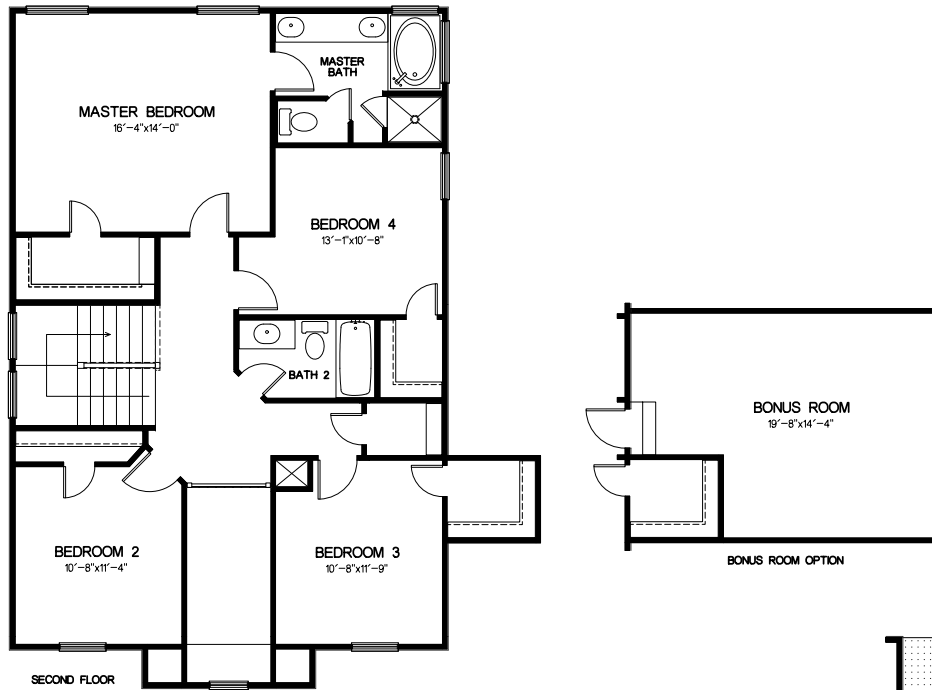

Laurel

*Prices, features & specifications are subject to change without notice. Square footage is approximate. Floorplan may not be representative of all elevations.

Living area: 2,337 square feet
 Garage area: 652
 Total area: 2,989
 (excluding covered porches & patios)