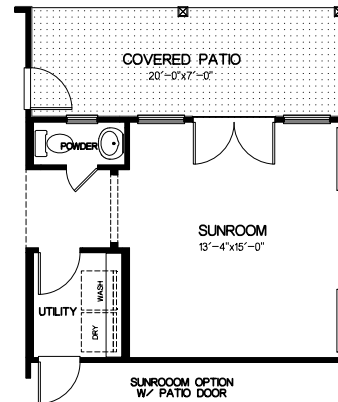

Laurel

*Prices, features & specifications are subject to change without notice. Square footage is approximate. Floorplan may not be representative of all elevations.

Living area: 2,337 square feet
 Garage area: 652
 Total area: 2,989
 (excluding covered porches & patios)