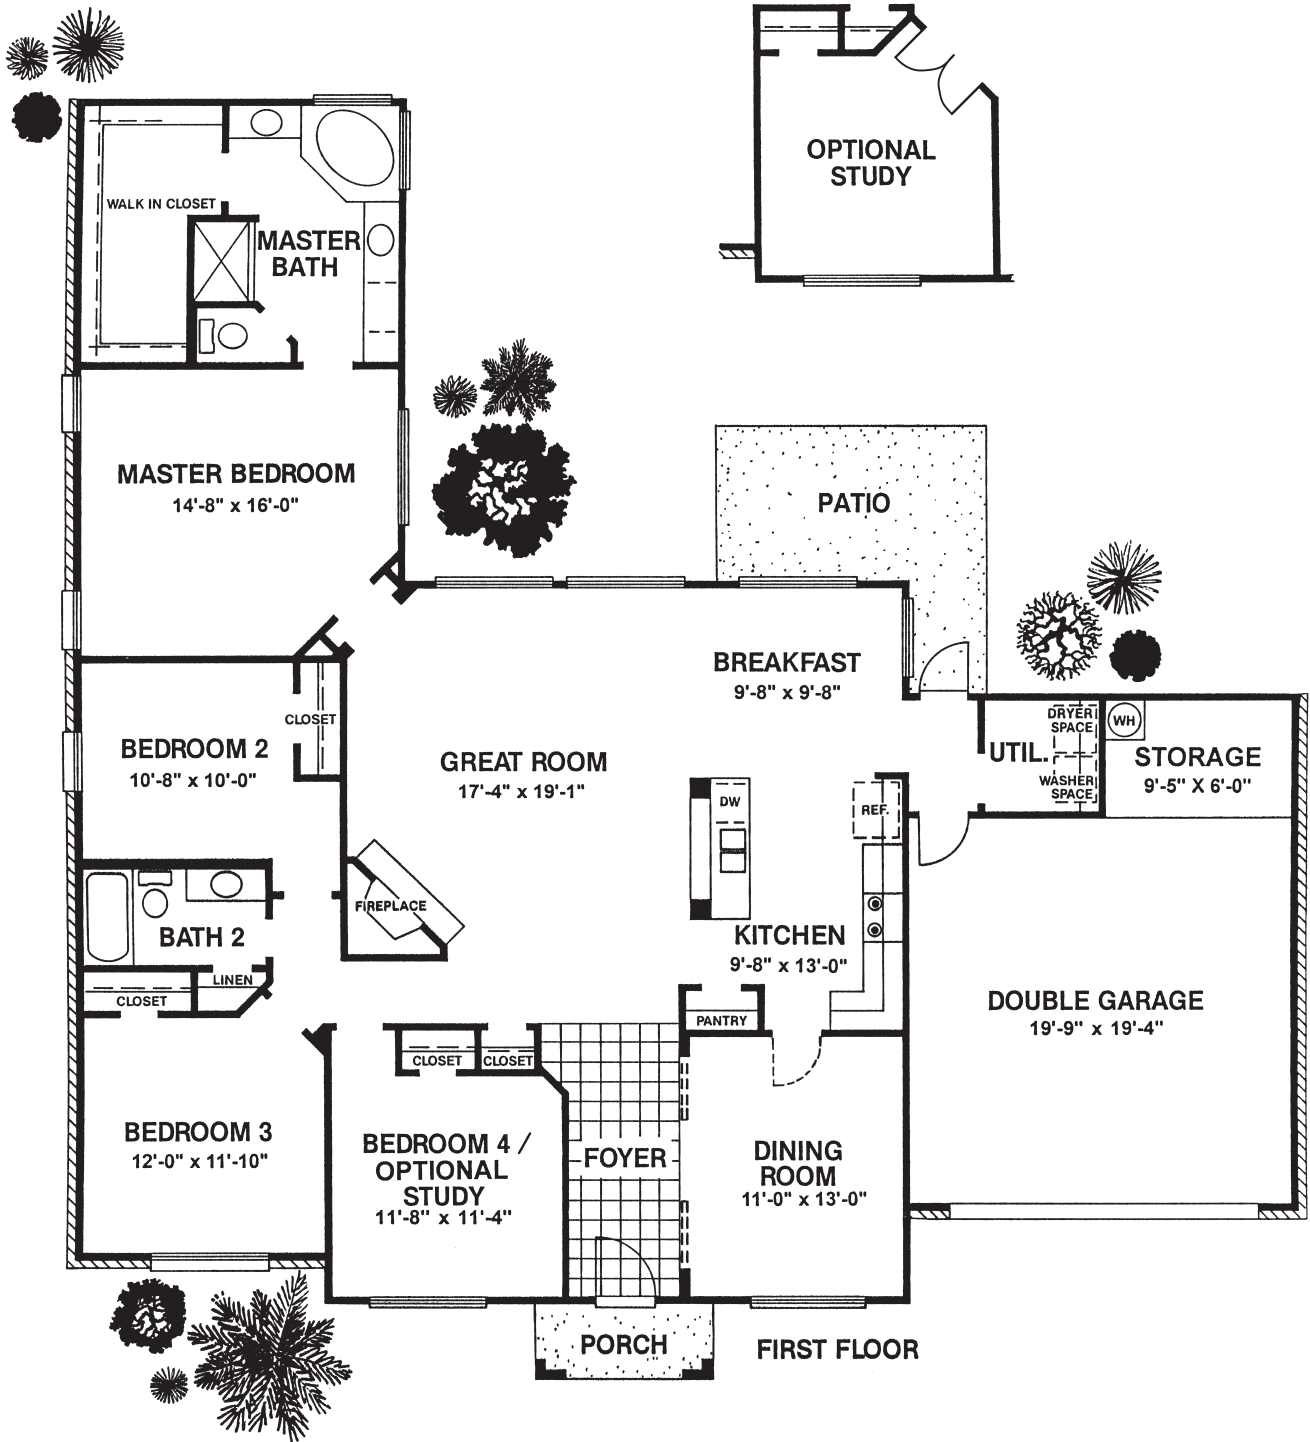

Feliciana

*Prices, features & specifications are subject to change without notice. Square footage is approximate.

Living area: 2,010 square feet
 Garage area: 477
 Total area: 2,487

Design is the DifferenceSM