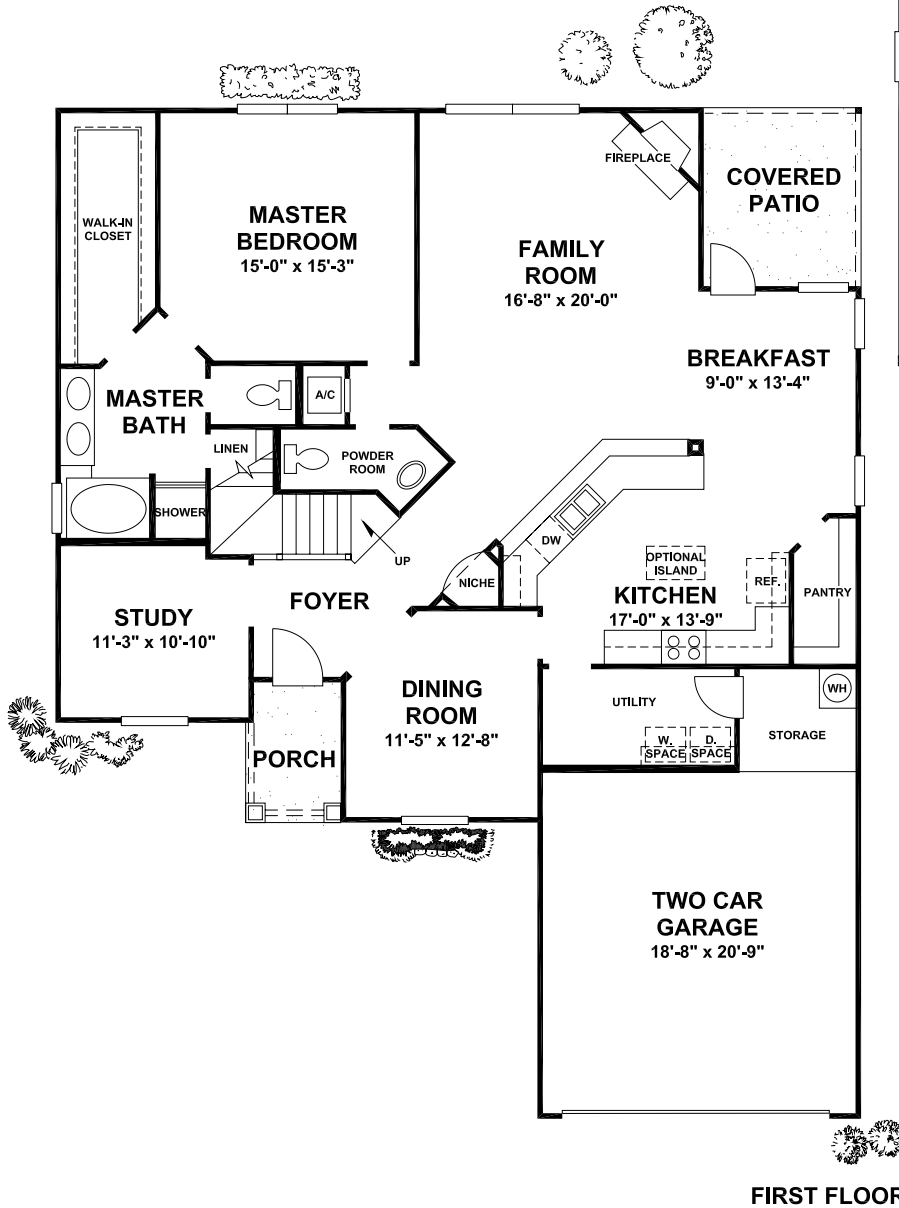

Esplanade

FIRST FLOOR

SECOND FLOOR

*Prices, features & specifications are subject to change without notice. Square footage is approximate. Floorplan may not be representative of all elevations.

Design is the Difference_{SM}

Living area: 2,418 square feet
 Garage area: 480
 Total area: 2,898