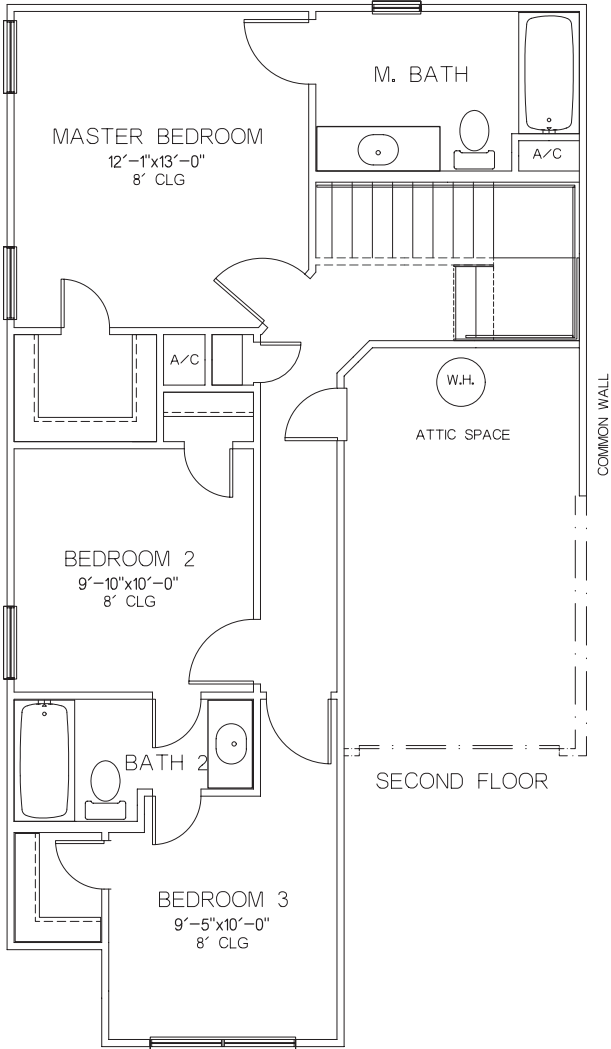

# Claiborne

\*Prices, features & specifications are subject to change without notice. Square footage is approximate. Floorplan may not be representative of all elevations.

Living area: 1,321 square feet  
Garage area: 208  
Total area: 1,529