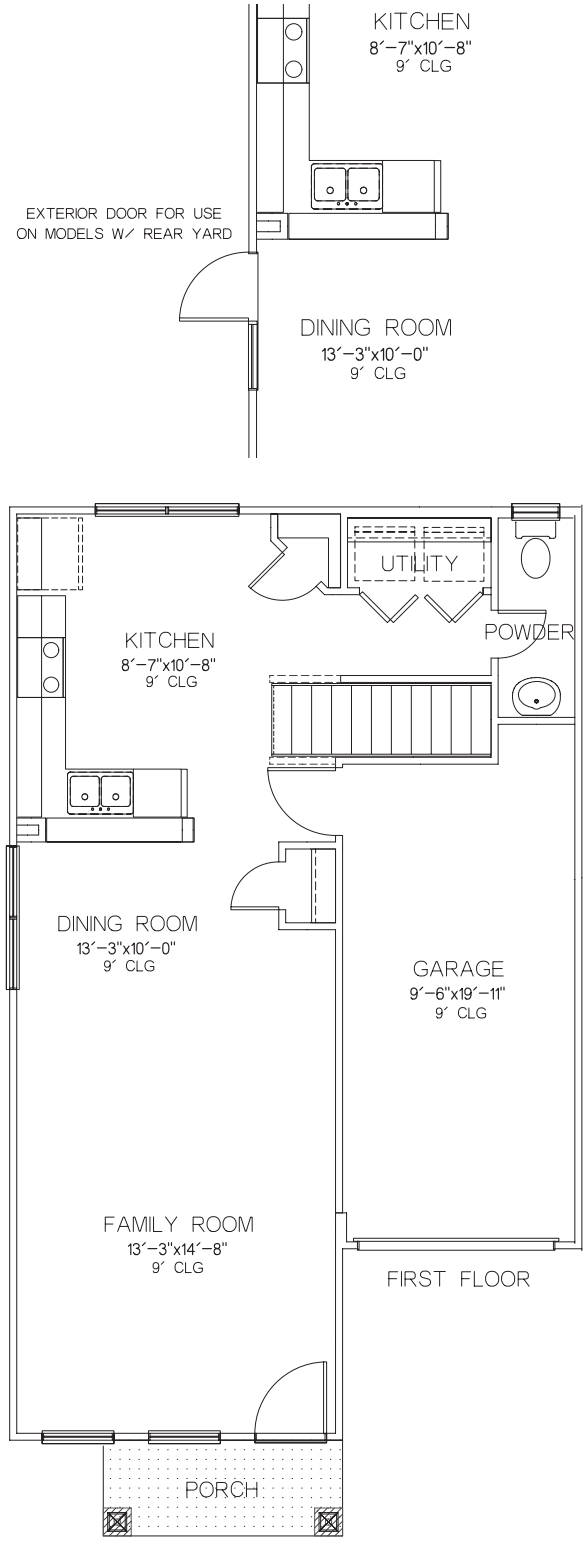

# Claiborne

\*Prices, features & specifications are subject to change without notice. Square footage is approximate. Floorplan may not be representative of all elevations.

Living area: 1,321 square feet  
Garage area: 208  
Total area: 1,529