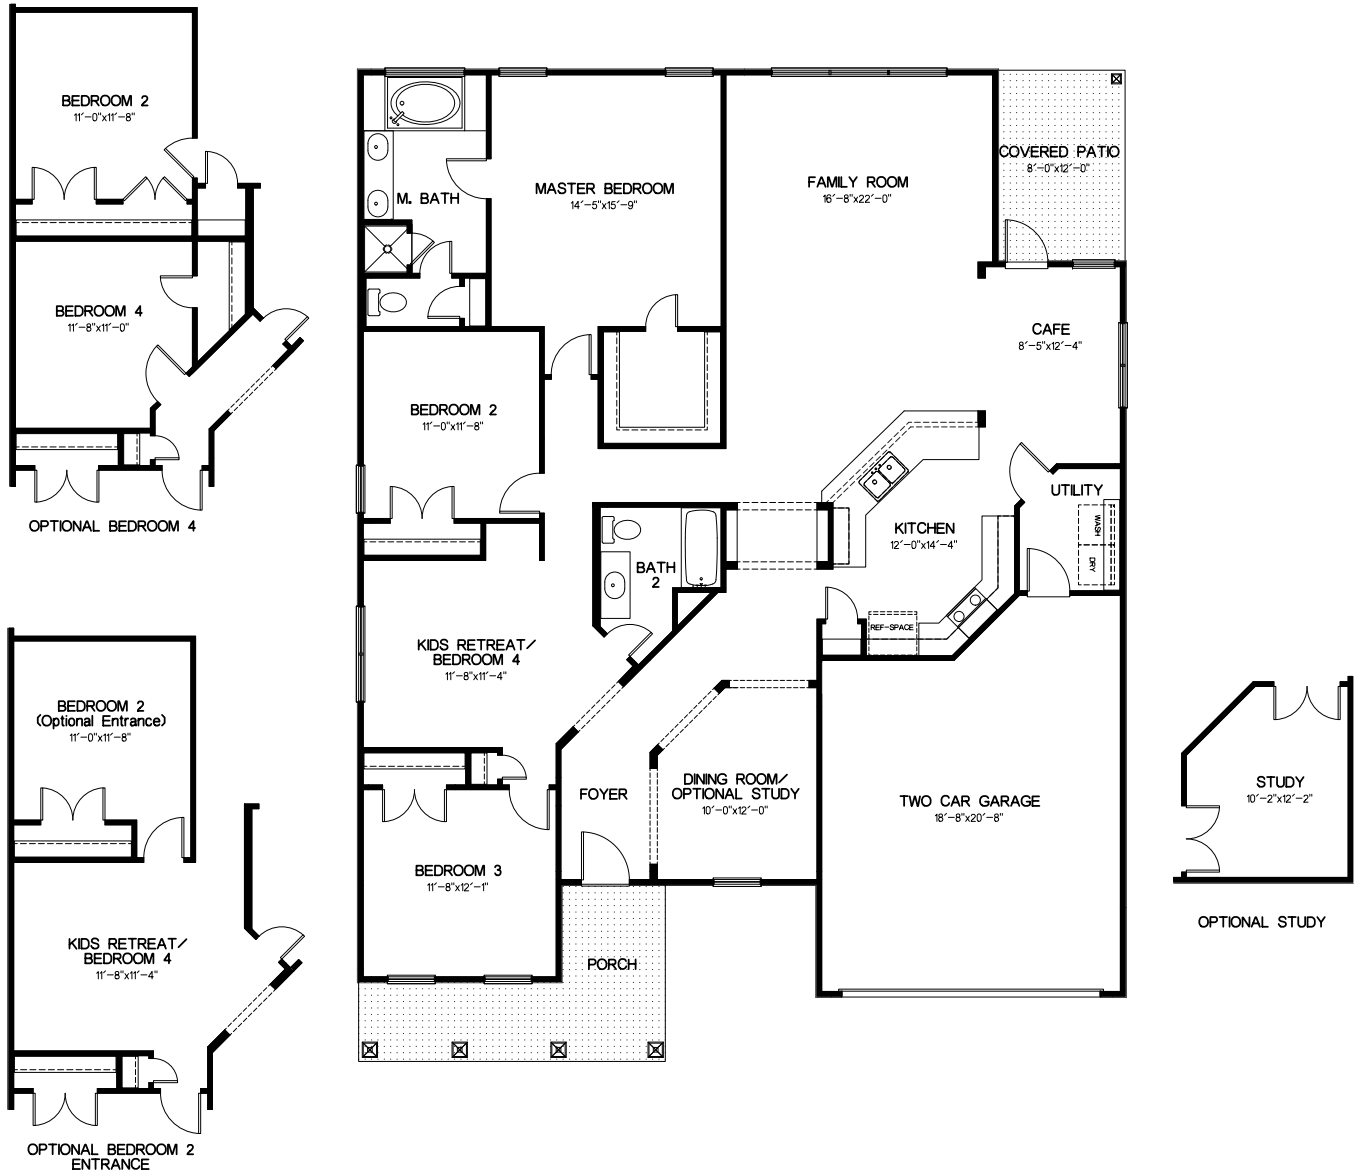

Charleston

*Prices, features & specifications are subject to change without notice. Square footage is approximate. Floorplan may not be representative of all elevations.

Living area: 2,140 square feet
 Garage area: 448
 Total area: 2,588
 (excluding covered porches & patios)