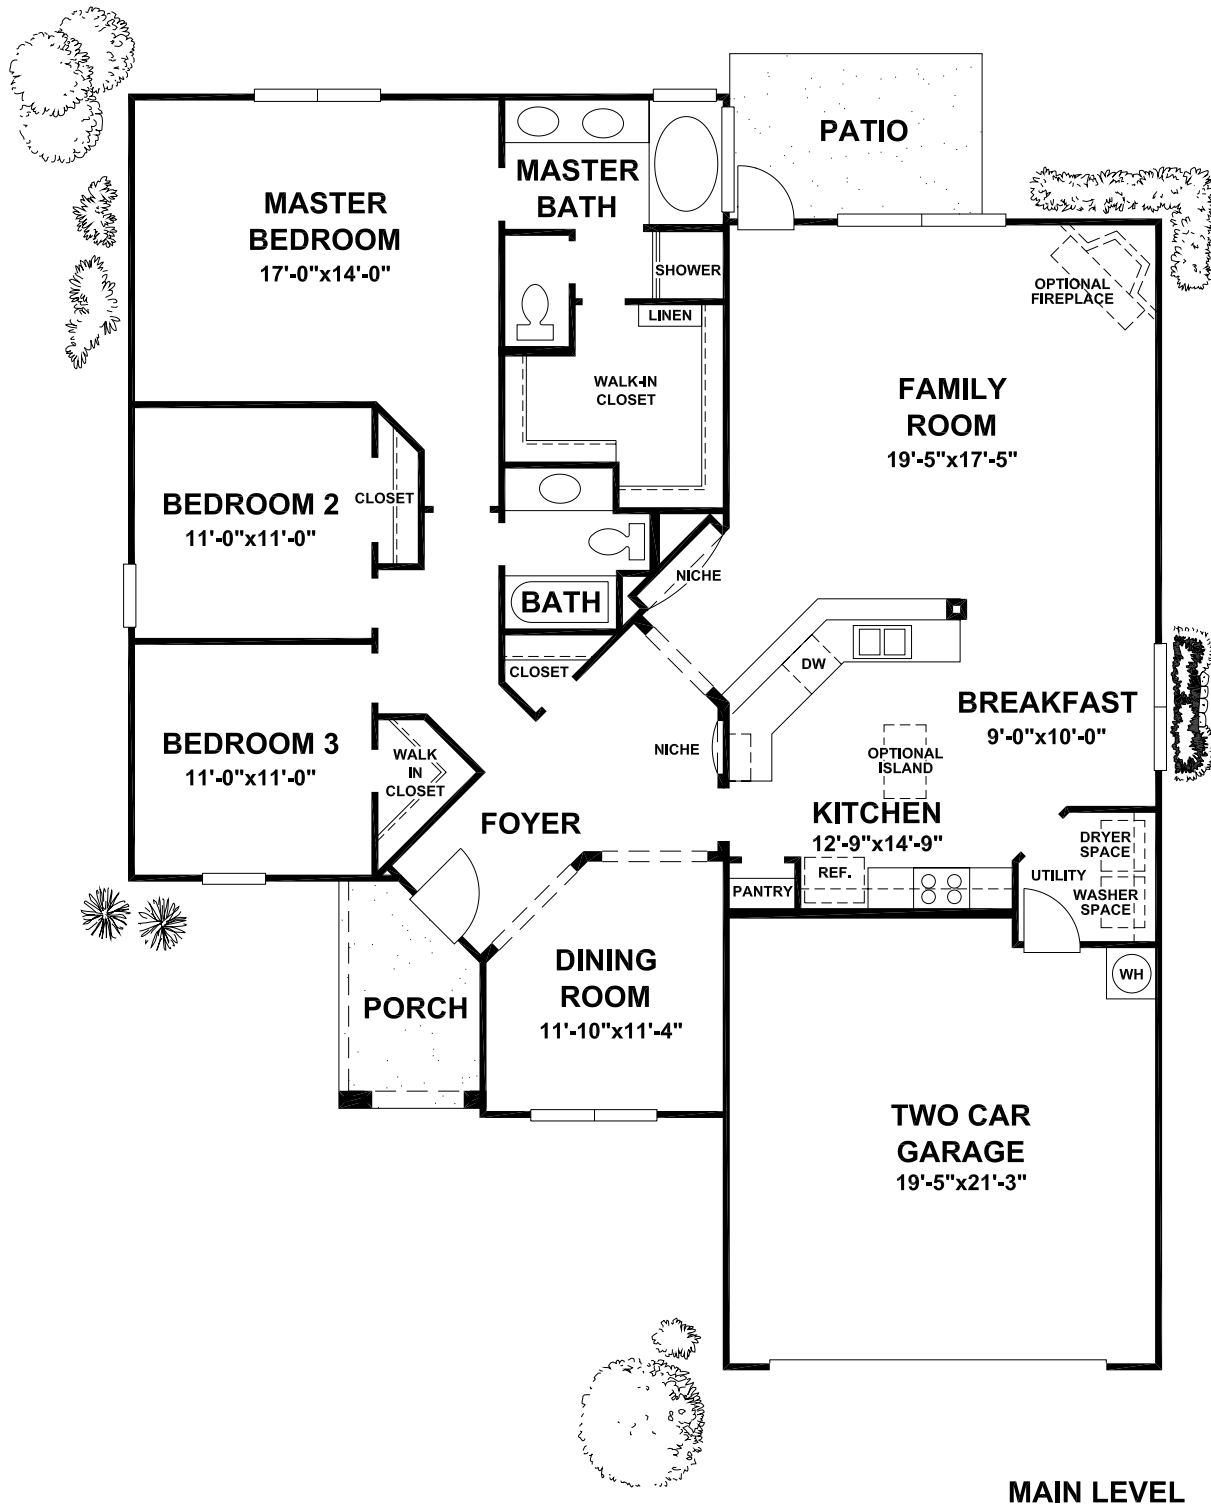

Bienville

*Prices, features & specifications are subject to change without notice. Square footage is approximate. Floorplan may not be representative of all elevations.

Design is the Difference_{SM}

Living area: 1,867 square feet
 Garage area: 432
 Total area: 2,299