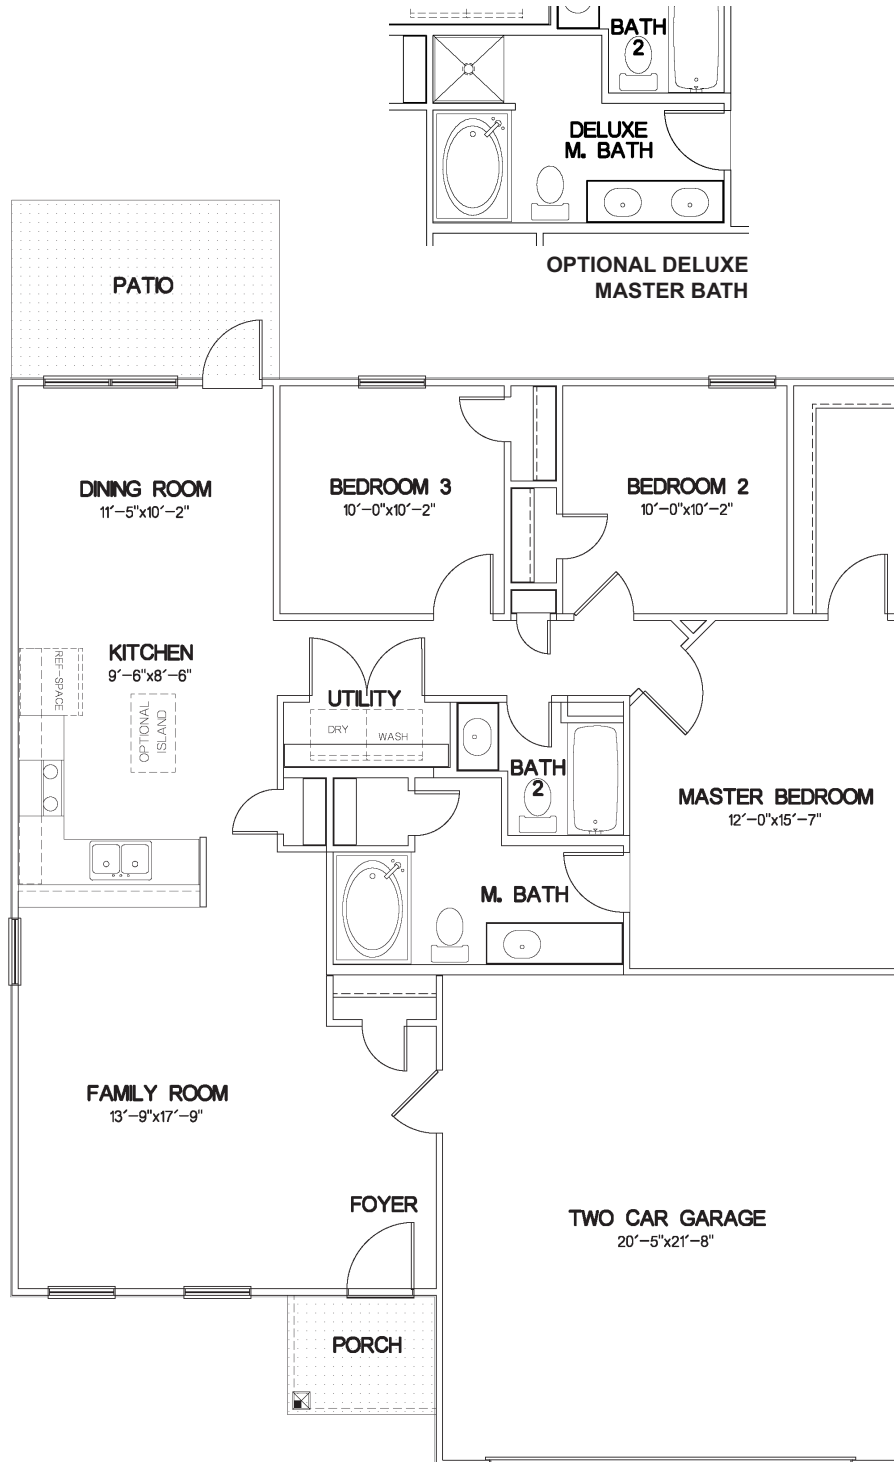

# Bermuda

\*Prices, features & specifications are subject to change without notice. Square footage is approximate. Floorplan may not be representative of all elevations.

Living area: 1,330 square feet  
Garage area: 467  
Total area: 1,797

Design is the Difference<sup>SM</sup>