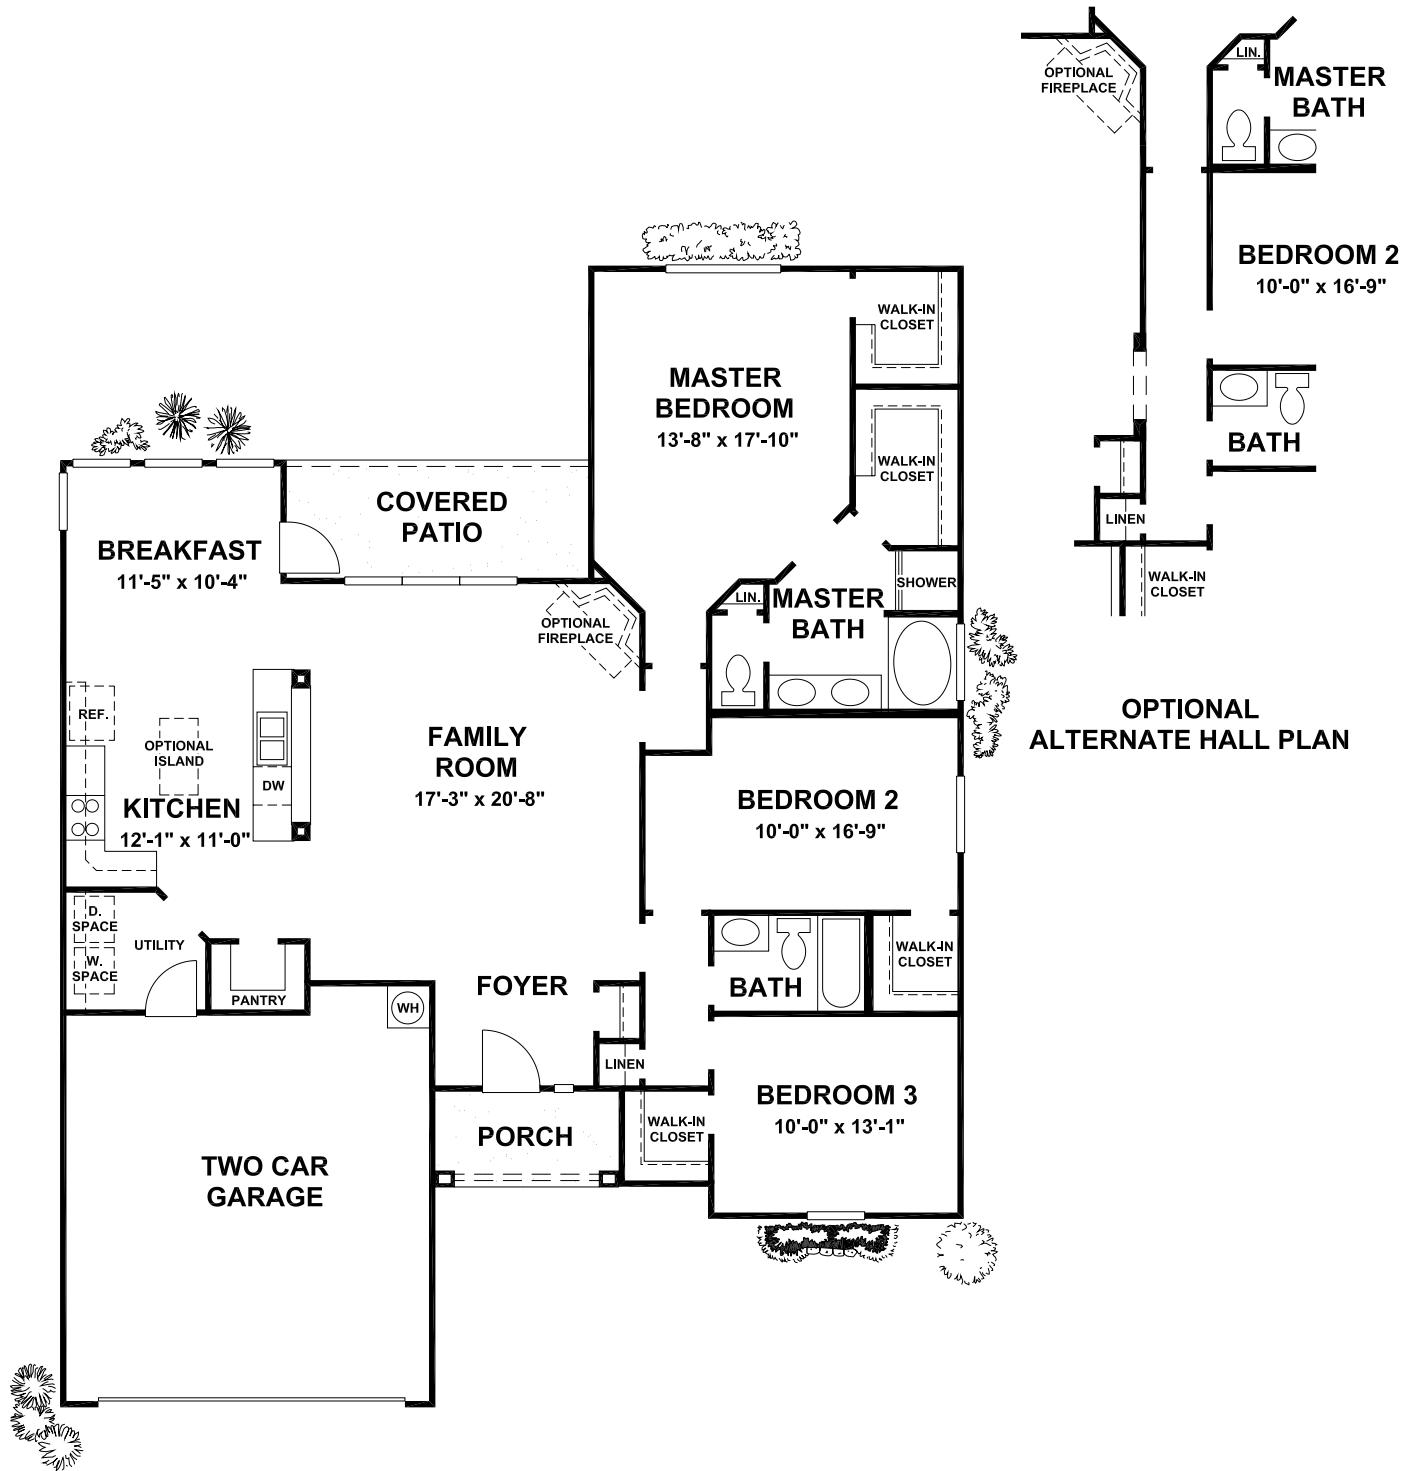

Audubon

*Prices, features & specifications are subject to change without notice. Square footage is approximate. Floorplan may not be representative of all elevations.

Living area: 1,716 square feet
 Garage area: 429
 Total area: 2,145

Design is the Difference_{SM}