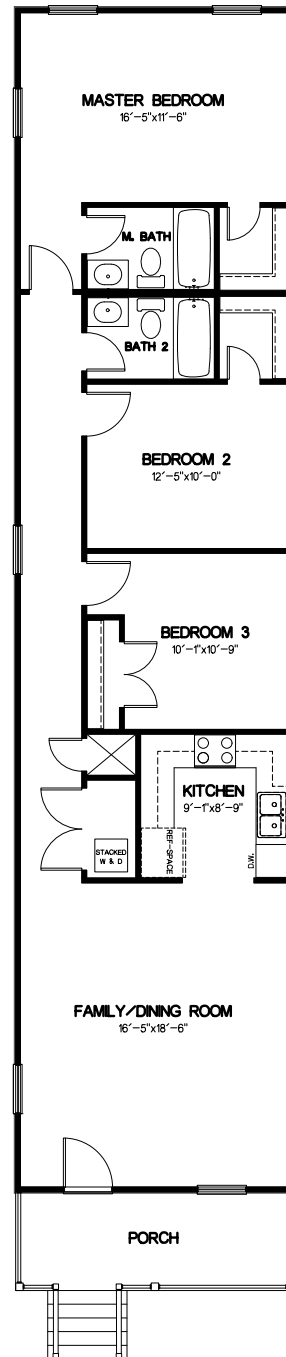

Divine

*Prices, features & specifications are subject to change without notice. Square footage is approximate. Floorplan may not be representative of all elevations.

Living area: 1,258 square feet
(excluding covered porches)