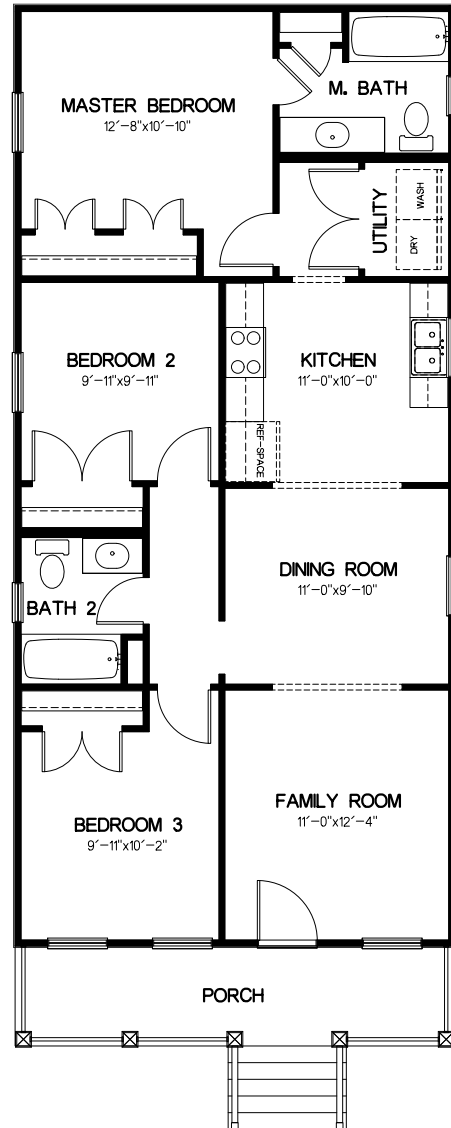

Belvedere

*Prices, features & specifications are subject to change without notice. Square footage is approximate. Floorplan may not be representative of all elevations.

Living area: 1,034 square feet

(excluding covered porches)